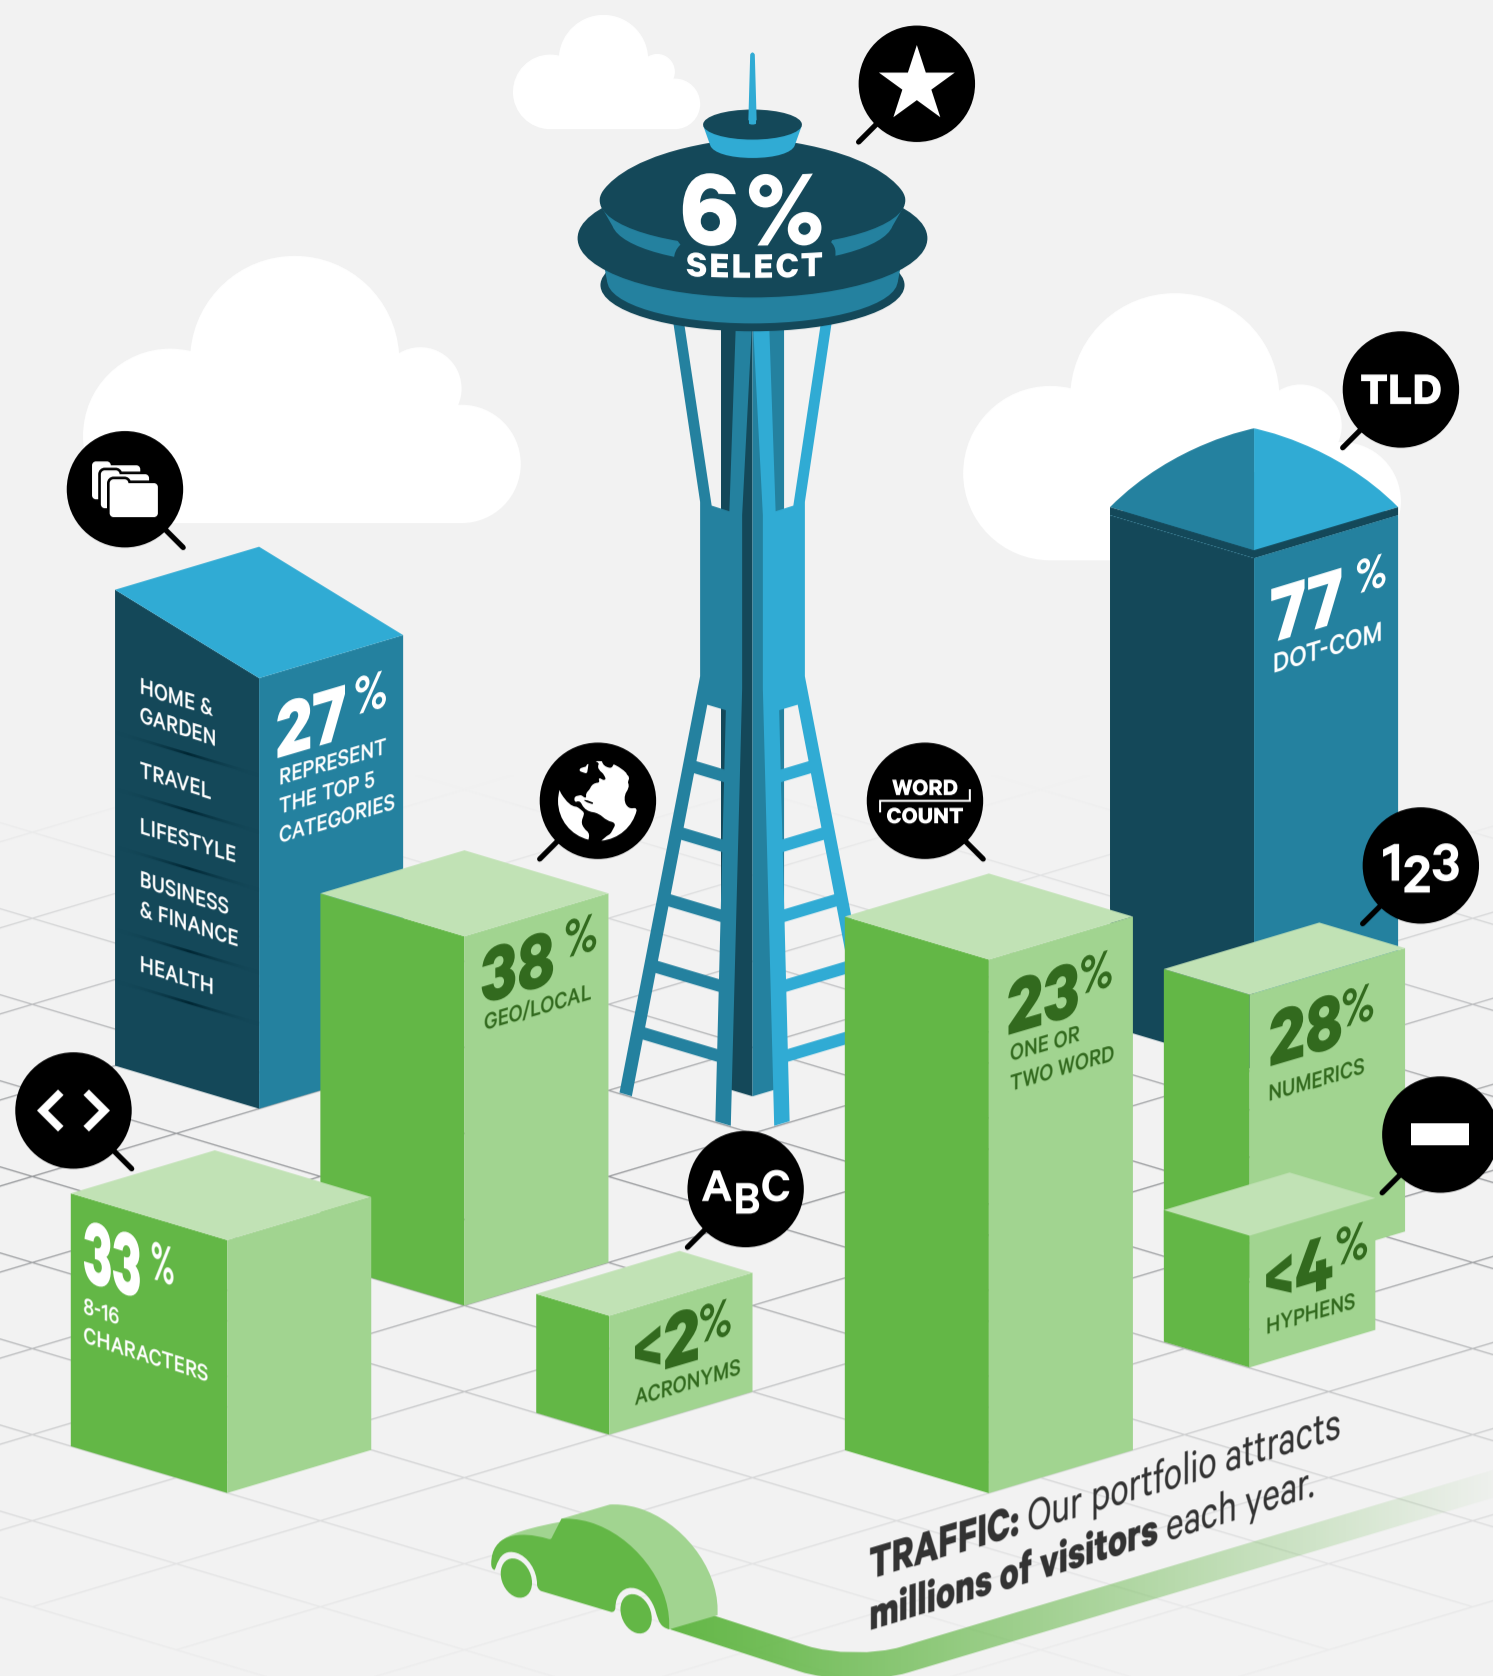

ARCHEO DOMAIN PORTFOLIO

EST. 2005

284,734 PREMIUM DOMAIN NAMES

SELECT
17,445

Select domains are typically 1-word "category killers" or domains that contain popular search terms. They represent all of the categories and prices can range from \$20k to \$5 million dollars each. The overall average sales price for Select domains is \$75k.

CATEGORY 77,079

Domains represent the top 5 categories

OUR MOST POPULAR SELLING PREMIUM DOMAINS:

2-WORD DOT-COM

CHARACTER LENGTH: **12**

AVERAGE SALES PRICE: **\$22K**

TLD TOP LEVEL DOMAINS

220,310
dot-com

GEO/LOCAL 109,448

From small US towns to international global markets, GEO/LOCAL domains represent all categories across the globe.

Sample GEO/LOCAL Domains include:

Beijing.com	BostonCommon.com
CaliforniaWines.com	GoBrazil.com
Georgetown.com	EnjoySpain.com
SeattleEvents.com	GermanyNow.com
HawaiiSun.com	VisitTokyo.com