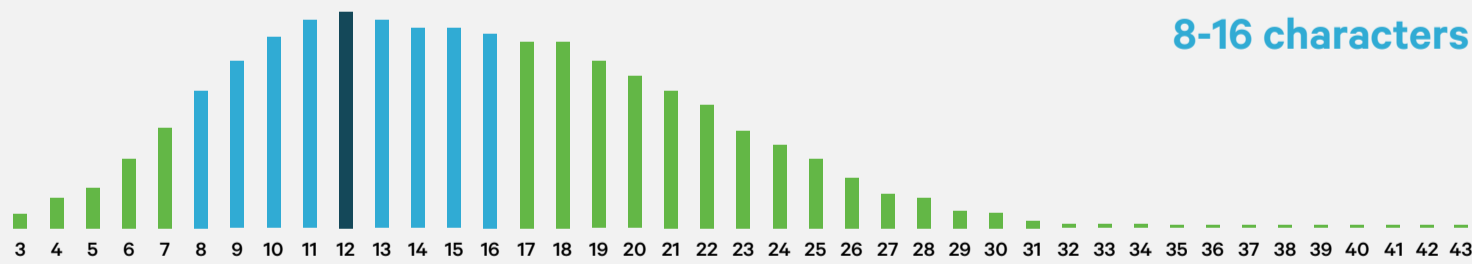

OUR MOST POPULAR SELLING PREMIUM DOMAINS:

2-WORD DOT-COM

CHARACTER LENGTH: **12**

AVERAGE SALES PRICE: **$22K**

TLD TOP LEVEL DOMAINS

220,310
dot-com

dot-net: 48,106

dot-org: 4,134

CHARACTER LENGTH

93,393
8-16 characters